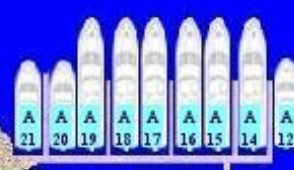

SOUTH BAY COVE

SUN DECK

RESTAURANT

R 01
R 02

CLUB HOUSE

SERVICE

S 01
S 02
S 03

HOLD

H 01
H 02
H 03
H 04
H 05
H 06